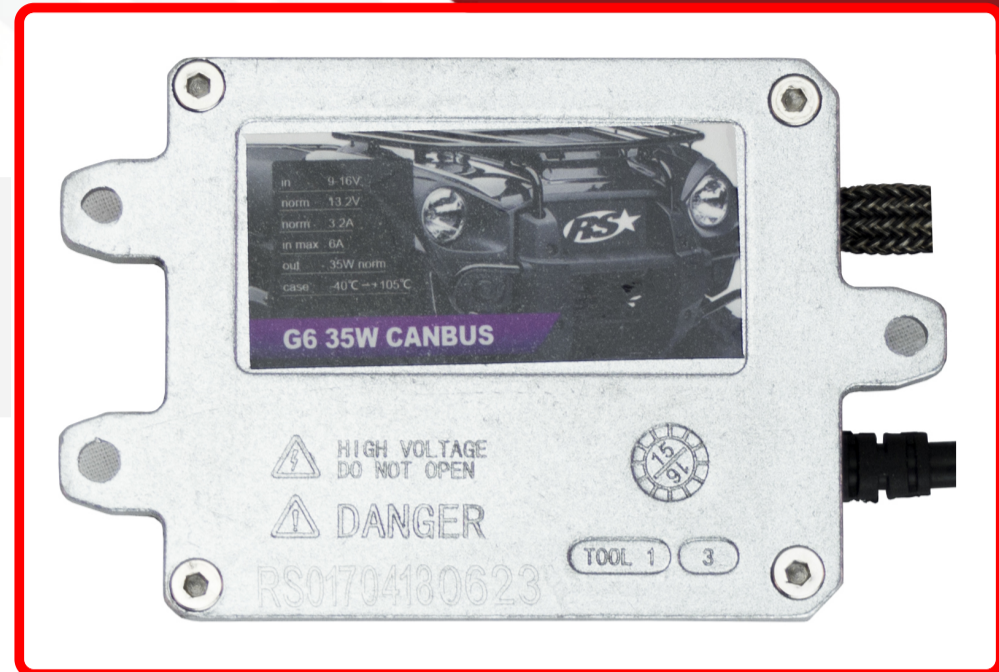

SKU # B-GEN6

Part # 1006880

Description

B-Stock GEN6 HID Ballasts - 100% tested and approved returned ballast - Ballast may have scratches, dents, and appear used.

Categories

Sub-Categories

UPC 887753765413

High Intensity Discharge Lighting Ballast

Part Type ID 15962

Reverse Polarity

High Intensity Discharge Lighting Ballast

Operating Voltage

Current Draw

Wattage

35-Watts

Beam Pattern

N/A

Product Information

Race Sport Lighting has done it again. 100% Plug-&-Play on most vehicles, no additional interface harnesses on single beam setups. You asked and we have built it, designed to meet the needs of today's most complicated vehicles, Race Sport Lighting brings you their Generation 6 CANBUS ballasts. Features • Direct Canbus communication • No radio interference • Built in error light eliminator • Heavy duty cables with braided sleeves • Plug-&-Play interfacing on single beam for Mopar and others Specifications • 9-16V • 2.7A • 35W